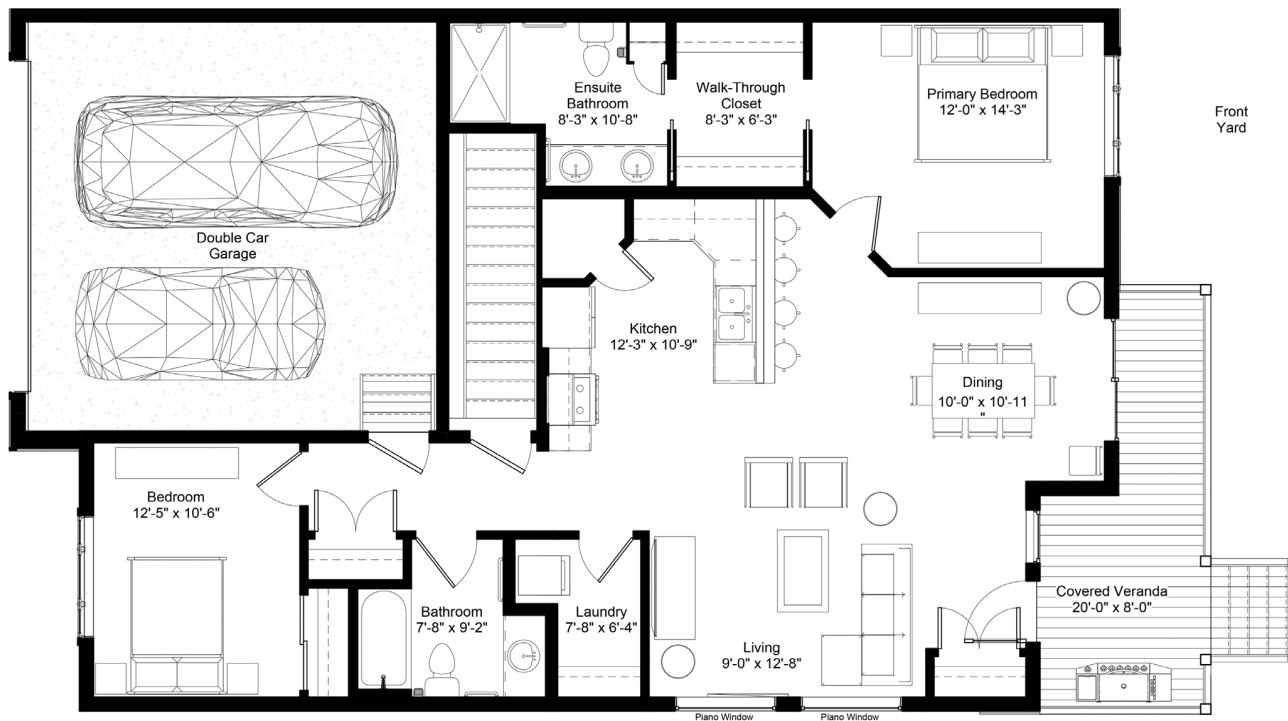

Princeton Estates

Alcrest Bungalow

CORNER UNIT (5, 10)

1305 Square Feet + Veranda / 2 Bed / 2 Bath / Attached Double Garage

FEATURES

9'(+/-) Ceilings on Main Floor

Full Developable Basement (Suspended Wood Floors)

For presentation and marketing purposes only. Floor Plans subject to change without notice.