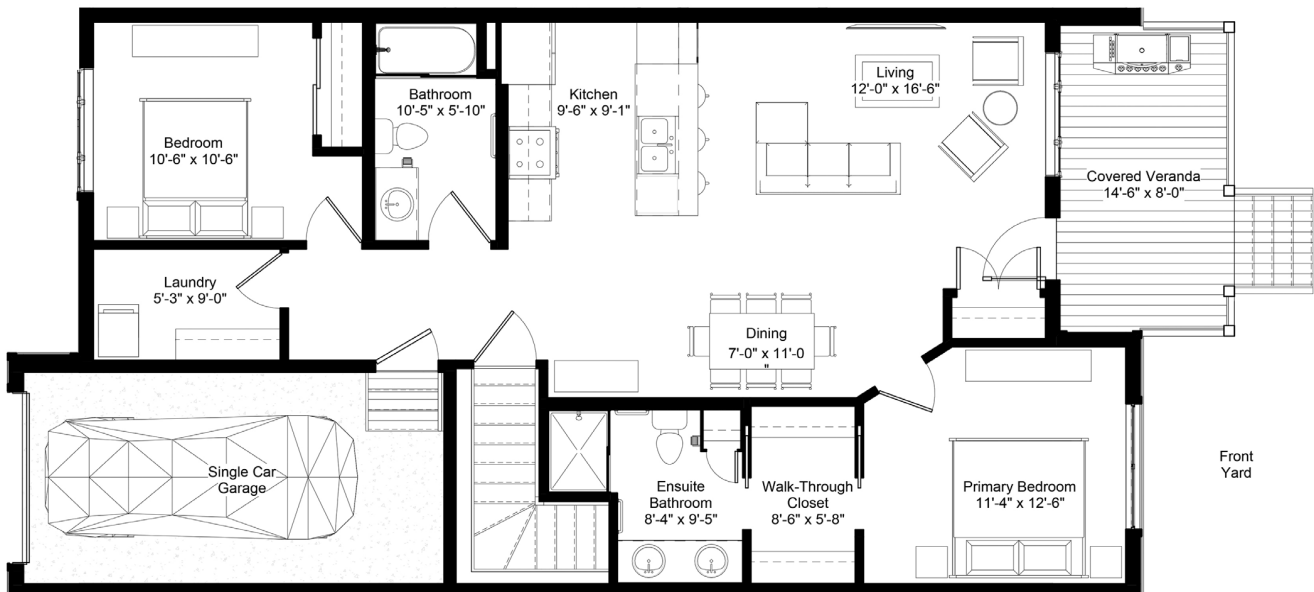

Princeton Estates

Alcrest Bungalow

MID UNIT (2, 3, 7, 8)

1135 Square Feet + Veranda / 2 Bed / 2 Bath / Attached Single Garage

FEATURES

9'(+/-) Ceilings on Main Floor

Full Developable Basement (Suspended Wood Floors)

For presentation and marketing purposes only. Floor Plans subject to change without notice.